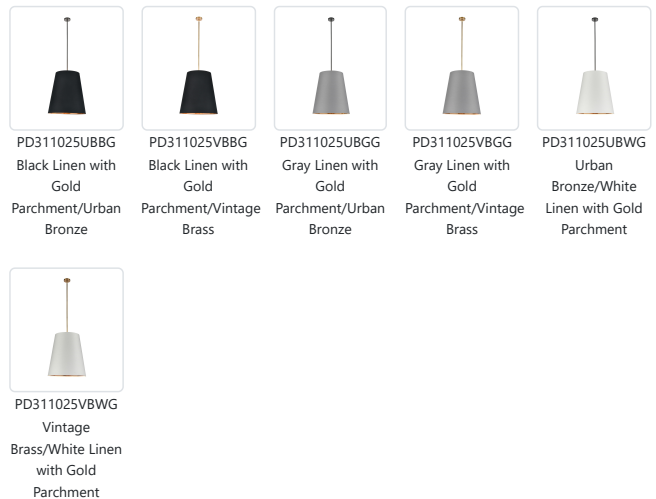

CALOR PD311025

FIXTURE DIMENSIONS	D24-7/8" x H24-7/8"
LAMP TYPE	E26
MAX WATTAGE	60W
BULB QTY	3
BULBS INCLUDED	No
VOLTAGE	120V
SHADE DIMENSIONS	T16-5/8" x B24-7/8" x H24-7/8"
MATERIAL	Linen; Steel;
ROD LENGTH	46" Max (3x12" + 1x6" + 1x4")
DIAMETER OF ROD	5/8"
WIRE LENGTH	144"
MINIMUM HANG HEIGHT	32"
SLOPED CEILING ADAPTABLE	Yes, Up to 45 Degrees
LOCATION	Dry
CANOPY DIMENSIONS	D4-3/4" x H7/8"
PAINT FINISH	UB01; VB01;

[D - Diameter, L - Length, W - Width, H - Height, E - Extension]

AVAILABLE FINISHES:

*For complete warranty terms, please visit: www.aloralighting.com/warranty